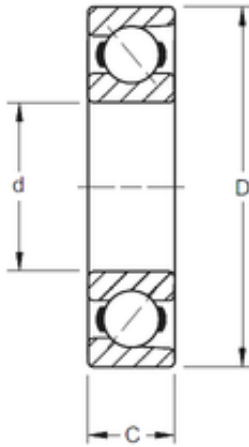

GARLOCK BEARINGS LTD

30 mm x 62 mm x 16 mm TIMKEN 7206WN Angular Contact Ball Bearings

Bearing No. 7206WN

Size	30x62x16 mm
Bore Diameter	30 mm
Outer Diameter	62 mm
Width	16 mm
d	30 mm
D	62 mm
B	16 mm
C	16 mm
Angle (°)	40 °
Weight	0,209 Kg
Basic dynamic load rating (C)	23 kN

7206WN Bearing 2D drawings and 3D CAD models