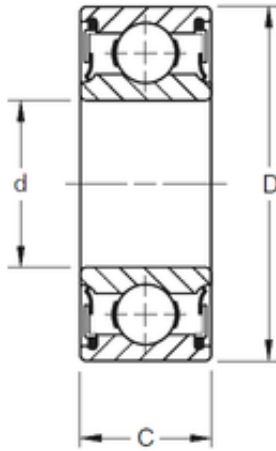

GARLOCK BEARINGS LTD

20 mm x 47 mm x 14 mm TIMKEN 204PP Single Row Ball Bearings

Bearing No. 204PP

Size	20x47x14 mm
Bore Diameter	20 mm
Outer Diameter	47 mm
Width	14 mm
d	20 mm
D	47 mm
B	14 mm
C	14 mm
Weight	0,104 Kg
Basic dynamic load rating (C)	14,4 kN

204PP Bearing 2D drawings and 3D CAD models