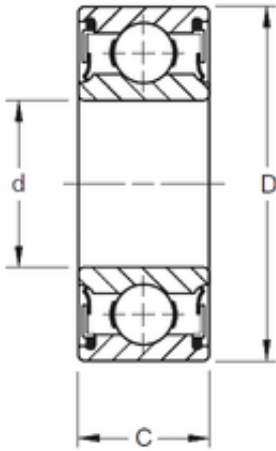

GARLOCK BEARINGS LTD

15 mm x 35 mm x 11 mm TIMKEN 202PP Single Row Ball Bearings

Bearing No. 202PP

Size	15x35x11 mm
Bore Diameter	15 mm
Outer Diameter	35 mm
Width	11 mm
d	15 mm
D	35 mm
B	11 mm
C	11 mm
Weight	0,041 Kg
Basic dynamic load rating (C)	8,65 kN

202PP Bearing 2D drawings and 3D CAD models