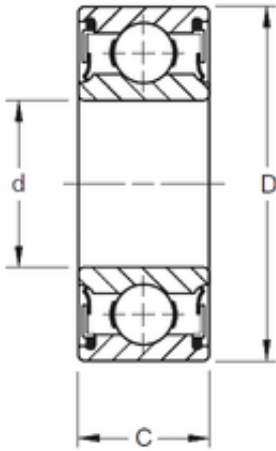

## 70 mm x 125 mm x 39,67 mm TIMKEN W214PP Single Row Ball Bearings

Bearing No. W214PP

Size	70x125x39.67 mm
Bore Diameter	70 mm
Outer Diameter	125 mm
Width	39,67 mm
d	70 mm
D	125 mm
B	39,67 mm
C	39,67 mm
Weight	1,81 Kg
Basic dynamic load rating (C)	69500 kN

W214PP Bearing 2D drawings and 3D CAD models